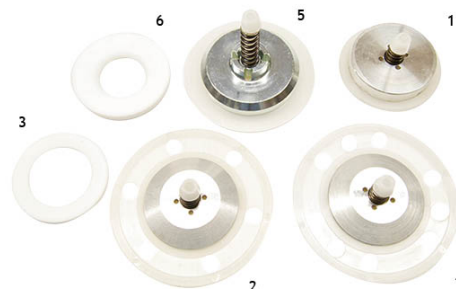

# DIAPHRAGMS FOR ELECTRIC PUMPS

Diaphragms for electric pumps

COD	DESCRIPTION	OEM. REF.
040300	Diaphragm type K300, Tecnover 4000	1
040500	Diaphragm type K500, Tecnover 5000	2
050353	Shim for Diaphragm type K300, K500, L3000	3
401001	Diaphragm type L3000	4
041000	Diaphragm type K1000, Tecnover 10000 Tecnover 15000, Giotto, Larius 8000, Sinaer 8000	5
050017	Shim for type Diaphragm B1000, 7000	6