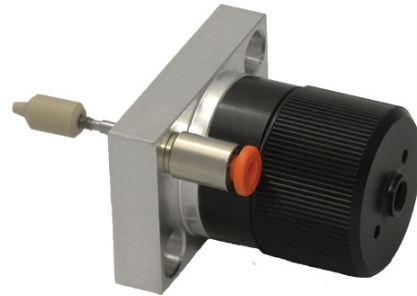

COLOUR CHANGE VALVE - MEDIUM PRESSURE

Medium pressure colour change valve. Spare parts available on request

CODE

DESCRIPTION

BRZ1075	Colour change valve - medium pressure
---------	---------------------------------------