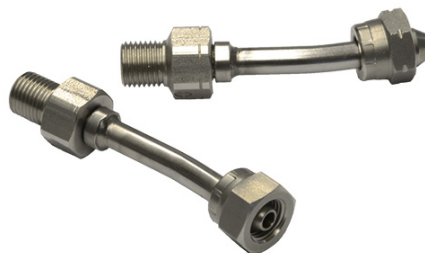

## SWIVEL SPRAY GUN CONNECTION FITTINGS

Swivel gun extension fittings

Swivel spray gun connection fittings made to guarantee greater practicality and comfort to the user during his professional painting work. These are applied to low and high pressure spray guns of the main brand available on the sector. Press. max.: 500 Bar/7250 Psi. Available in the fixed version

CODE	DESCRIPTION
FM63056	Swivel spray gun connection fitting F 1/4" BSP x M 1/4" BSP
FM63058	Swivel spray gun connection fitting F 1/4" NPS x M 1/4" NPS
FM63057	Swivel spray gun connection fitting F 3/8" BSP x M 3/8" BSP
FM63059	Swivel spray gun connection fitting F 3/8" NPS x M 3/8" NPS